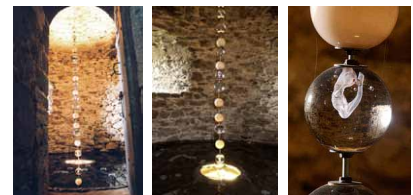

to be or not to be (installatie / detail)

blown glass, rvs, water | 200x400cm intersection | 2002

memoires dans le noir (installation)

blown glass, 8mm projection, coal | 200x200x120cm | 2003